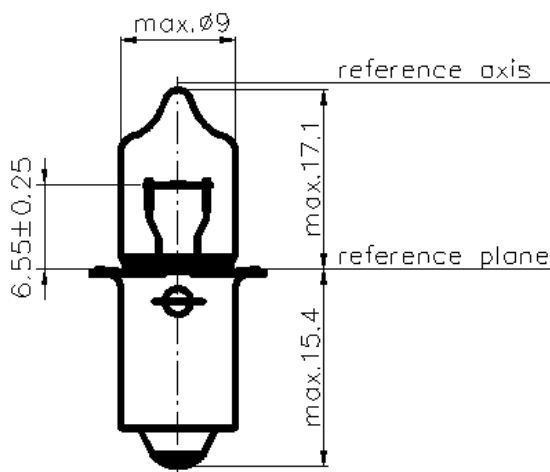

Bicycle

Type HPR64
6V 3W PX 13,5s

Ordering - No.
68121

Product Description

Halogen Miniature with Prefocus Base

Features

Hardglass Bulb, small Dimension, shock resistant

Applications

Bicycle
(Dynamo and/or Battery powered)

Technical Details

ANSI	HPR64
Rated Voltage (V)	6
Wattage (W)	max. 3,24
Luminous Flux (lm)	46 ± 15%
Lifetime Tav (h)	100
Base	PX13,5s
Bulb Diameter (mm)	max. 9,0
Light Center Length (mm)	6,55 ± 0,25
Bulk Package	1000 pcs.
Tenway Package	200 pcs.

Drawing (in mm)

valid from	05.03.2014—V4—PN14/0072
replace for	29.01.2014—V3
file	68121.100.pdf