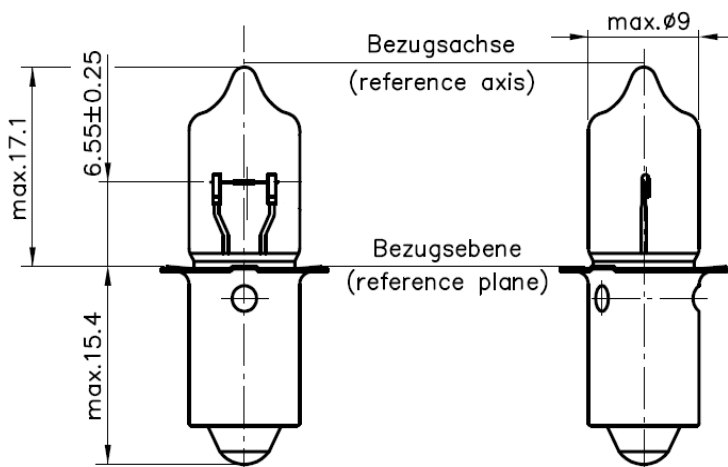

Drawing (in mm)

valid from	05.03.2014—V2—PN14/0072
replace for	22.02.2013—V1
file	68103.100.pdf