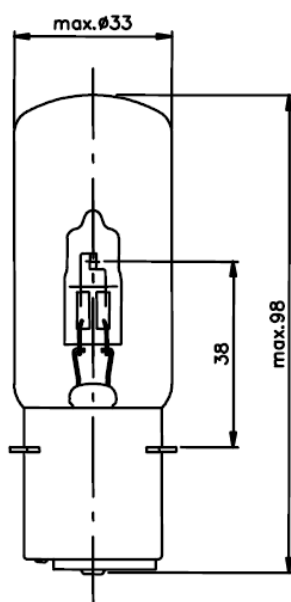

Airfield Conventional Prefocus

	Type 7654H (Halogen) 6,6A 45W P28s
	Ordering – No. 58320
Product description	Conventional incandescent Airfield Lamp
Features	lamp for constant current regulated series circuits
Applications	Approach lights Threshold lights Runway lights Taxiway lights Obstruction lights

Technical Details

Rated current (A)	6,6
Wattage (W)	45
Luminous flux (lm)	730
Lumen maintenance	90% after 1500 h
Average lifetime (hours)	2000
Base	P28s
Maximum Overall Length (mm)	max. 98
Bulb Diameter (mm)	max. 33
Light center length (mm)	38,0
Filament Type	C-8
Burning Position	S
Chromaticity	Within white boundaries
Packaging quantity	20
Environmental remark	Product don't contain lead or mercury and is conform with Directive 2011/65/EC "Restriction of the use of certain hazardous substances in electrical and electronic equipment".

Drawing (in mm)

valid from	05.03.2014—V2—PN14/0072
replace for	30.01.2013—V1
file	58320.100.pdf