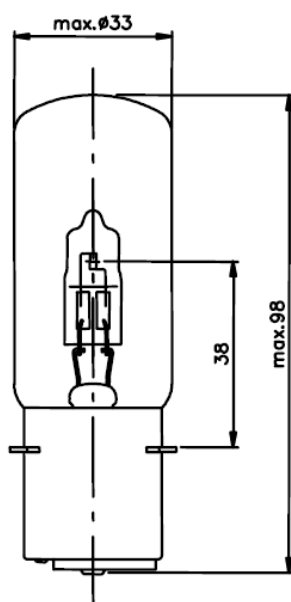

Airfield Conventional Prefocus

	Type 7669H (Halogen) 6,6A 30W P28s
	Ordering – No. 58318
Product description	Conventional incandescent Airfield Lamp
Features	lamp for constant current regulated series circuits
Applications	Approach lights Threshold lights Runway lights Taxiway lights Obstruction lights

Technical Details

Rated current (A)	6,6
Wattage (W)	30
Luminous flux (lm)	450
Lumen maintenance	90% after 1500 h
Average lifetime (hours)	2000
Base	P28s
Maximum Overall Length (mm)	max. 98
Bulb Diameter (mm)	max. 33
Light center length (mm)	38,0
Filament Type	C-8
Burning Position	S
Chromaticity	Within white boundaries
Packaging quantity	20
Environmental remark	Product don't contain lead or mercury and is conform with Directive 2011/65/EC "Restriction of the use of certain hazardous substances in electrical and electronic equipment".

Drawing (in mm)

valid from	05.03.2014—V2—PN14/0072
replace for	30.01.2013—V1
file	58318.100.pdf